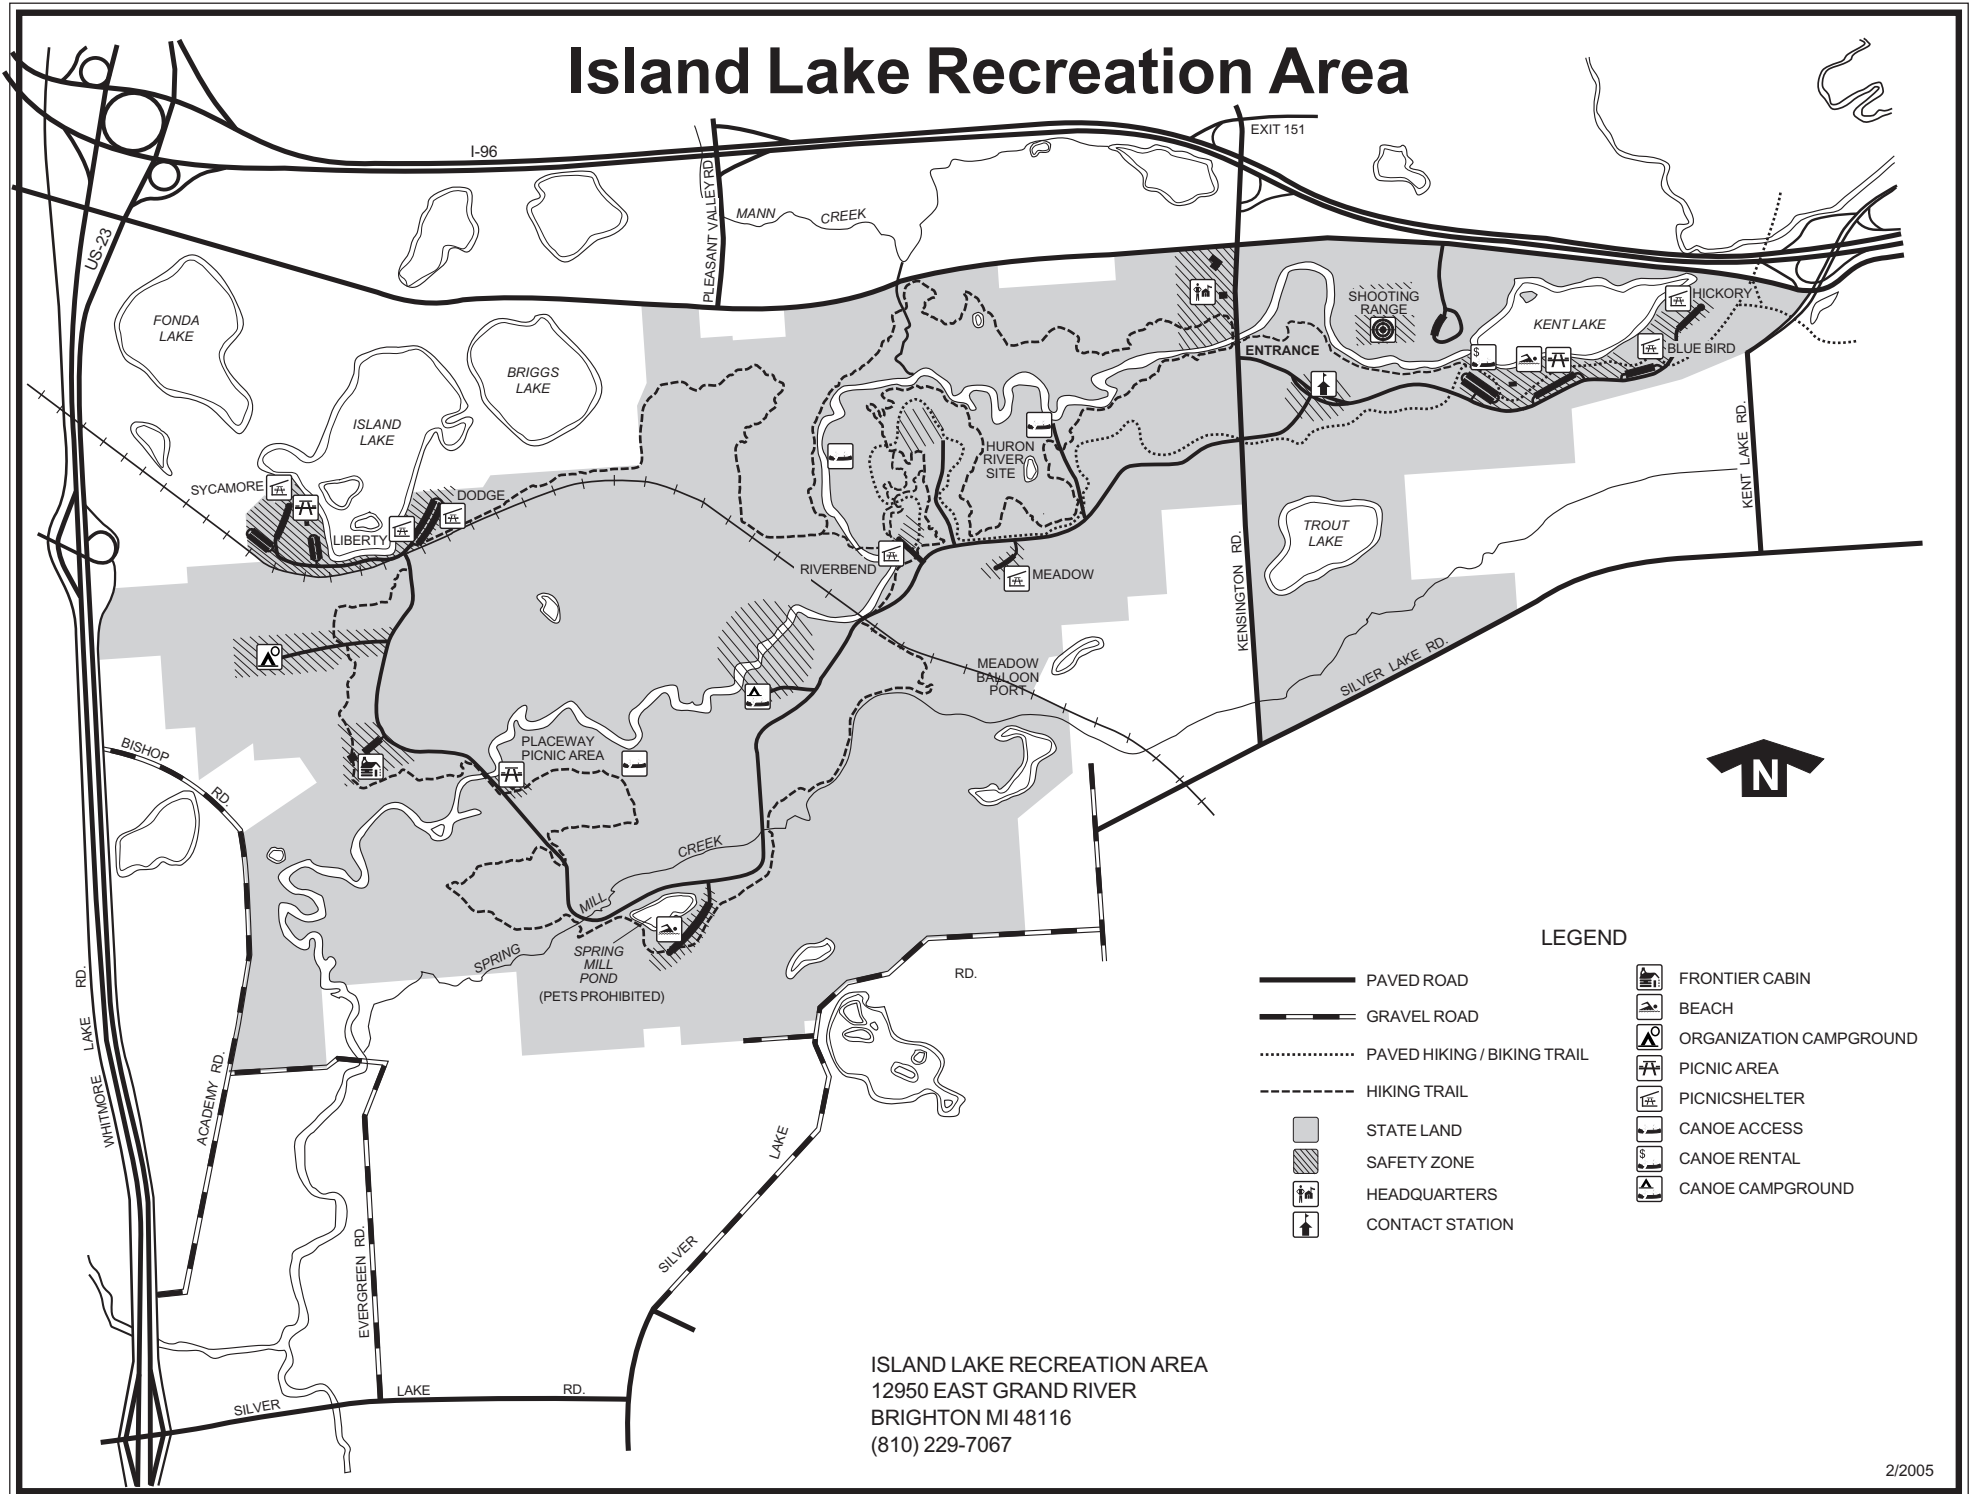

Island Lake Recreation Area

LEGEND

- | | | | |
|--|-----------------------------|--|-------------------------|
| | PAVED ROAD | | FRONTIER CABIN |
| | GRAVEL ROAD | | BEACH |
| | PAVED HIKING / BIKING TRAIL | | ORGANIZATION CAMPGROUND |
| | HIKING TRAIL | | PICNIC AREA |
| | STATE LAND | | PICNICSHELTER |
| | SAFETY ZONE | | CANOE ACCESS |
| | HEADQUARTERS | | CANOE RENTAL |
| | CONTACT STATION | | CANOE CAMPGROUND |

ISLAND LAKE RECREATION AREA
 12950 EAST GRAND RIVER
 BRIGHTON MI 48116
 (810) 229-7067