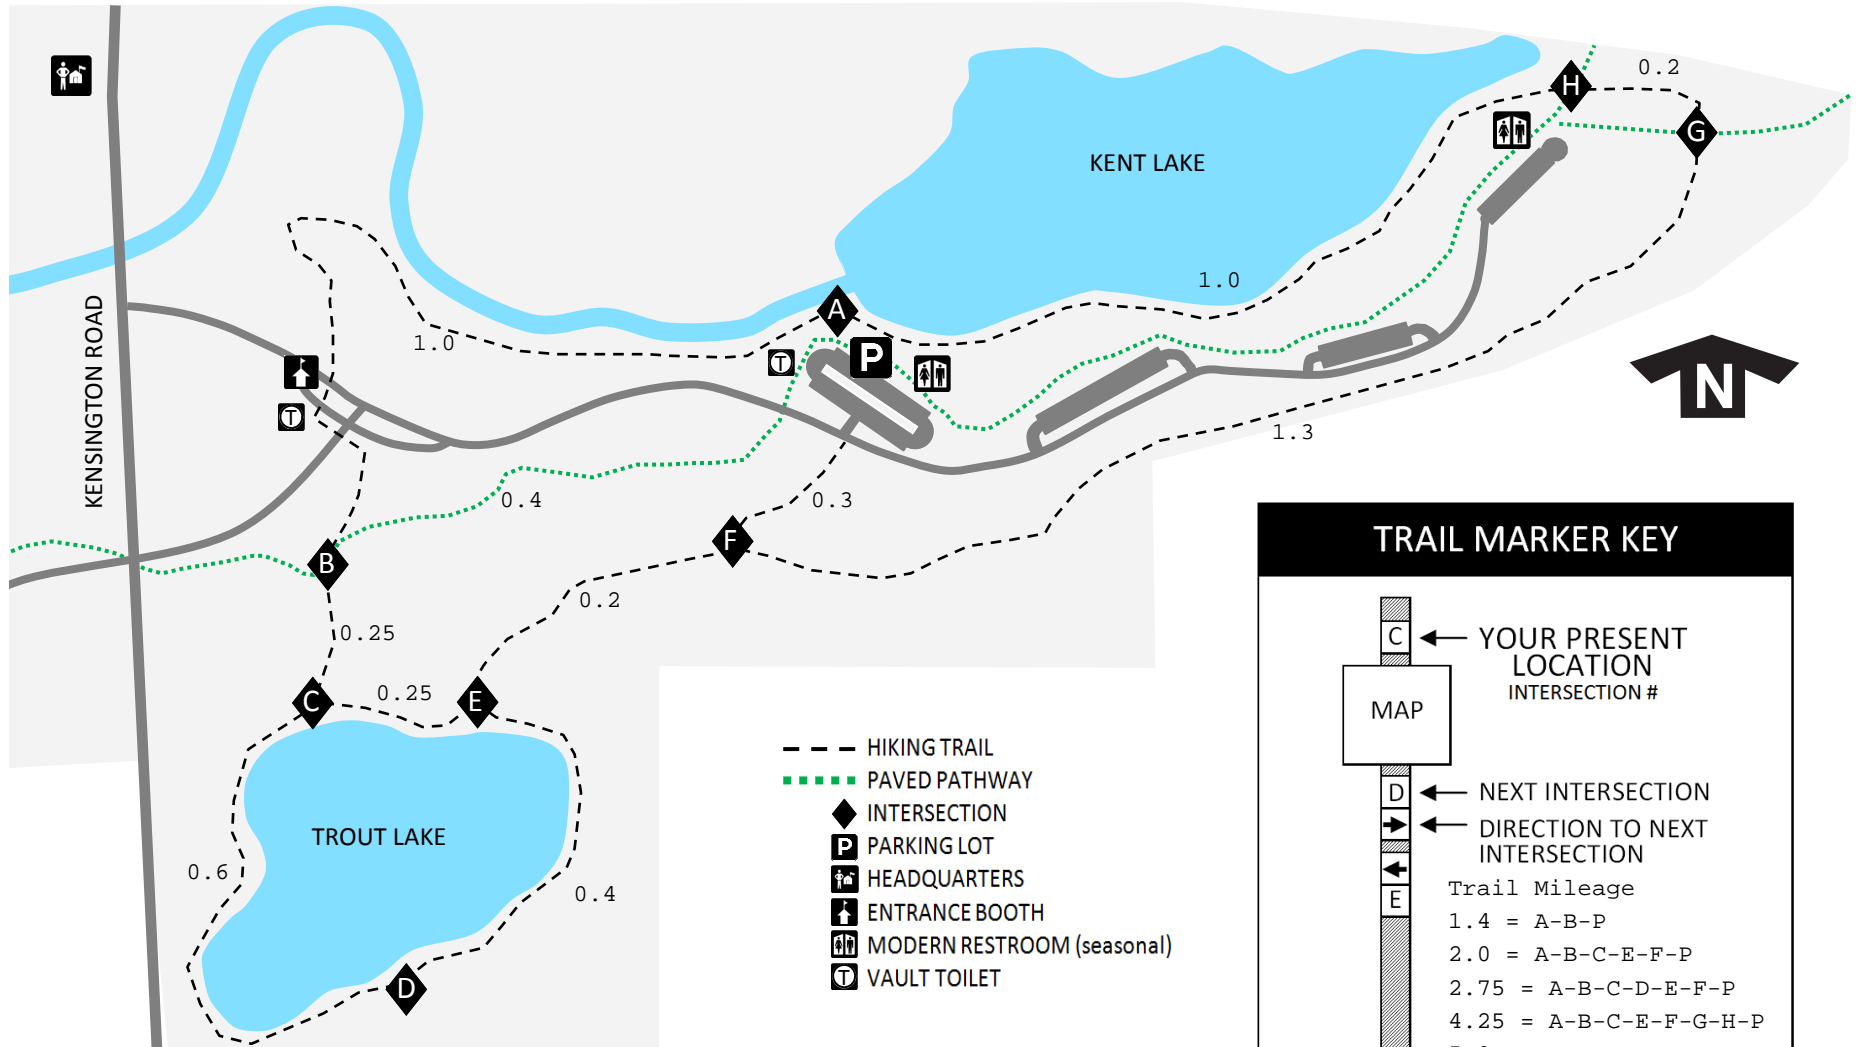

Great Lakes, Great Times, Great Outdoors

HICKORY RIDGE HIKE AND SKI TRAIL

ISLAND LAKE STATE RECREATION AREA

NOTE: ANIMALS MUST BE ON 6FT LEASH AT ALL TIMES.
TRAILS PASS THROUGH AREAS OPEN TO HUNTING.

TRAIL MARKER KEY

← YOUR PRESENT LOCATION INTERSECTION #

MAP

← NEXT INTERSECTION

← DIRECTION TO NEXT INTERSECTION

Trail Mileage

- 1.4 = A-B-P
- 2.0 = A-B-C-E-F-P
- 2.75 = A-B-C-D-E-F-P
- 4.25 = A-B-C-E-F-G-H-P
- 5.0 = A-B-C-D-E-F-G-H-P

Lettered Trail Markers Not Yet Installed