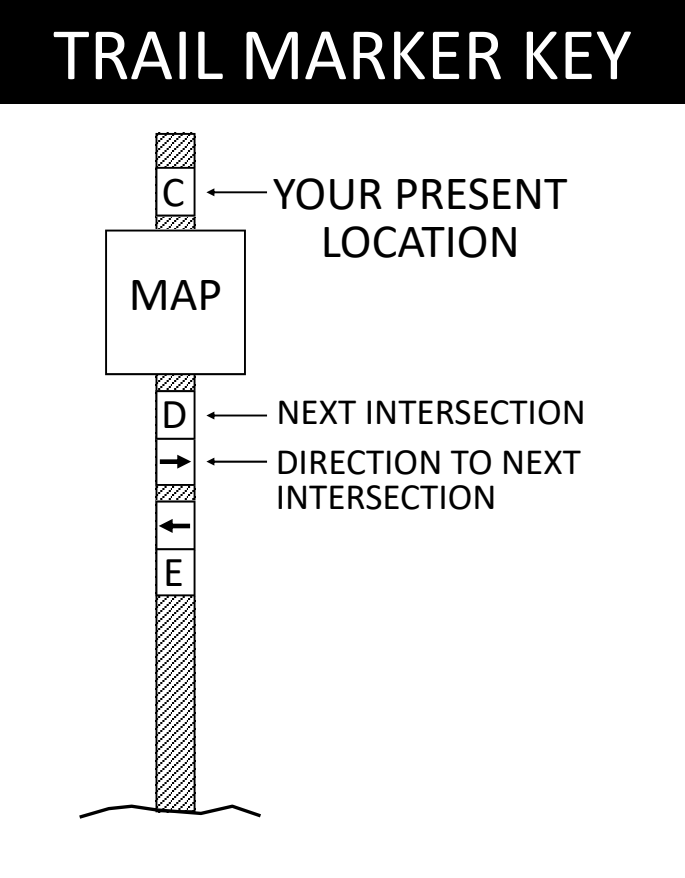

# Hickory Ridge Hike and Ski Trail

ISLAND LAKE STATE RECREATION AREA

**HOW TO GET INVOLVED**

Interested in making a difference? We need **YOUR HELP** to maintain the trails for future generations to enjoy. Contact the park on how to get involved and make a difference.

Park Headquarters: (810)229-7067  
[islandlakefriends.org](http://islandlakefriends.org)

- HIKING TRAIL
- ..... PAVED PATHWAY
- ◆ INTERSECTION
- P PARKING LOT
- 🏠 HEADQUARTERS
- 🚪 ENTRANCE BOOTH
- 🚻 MODERN RESTROOM (seasonal)
- 🚽 VAULT TOILET

*The Hickory Tree produces pinnately compound leaves and large nuts.*

**SIERRA CLUB**